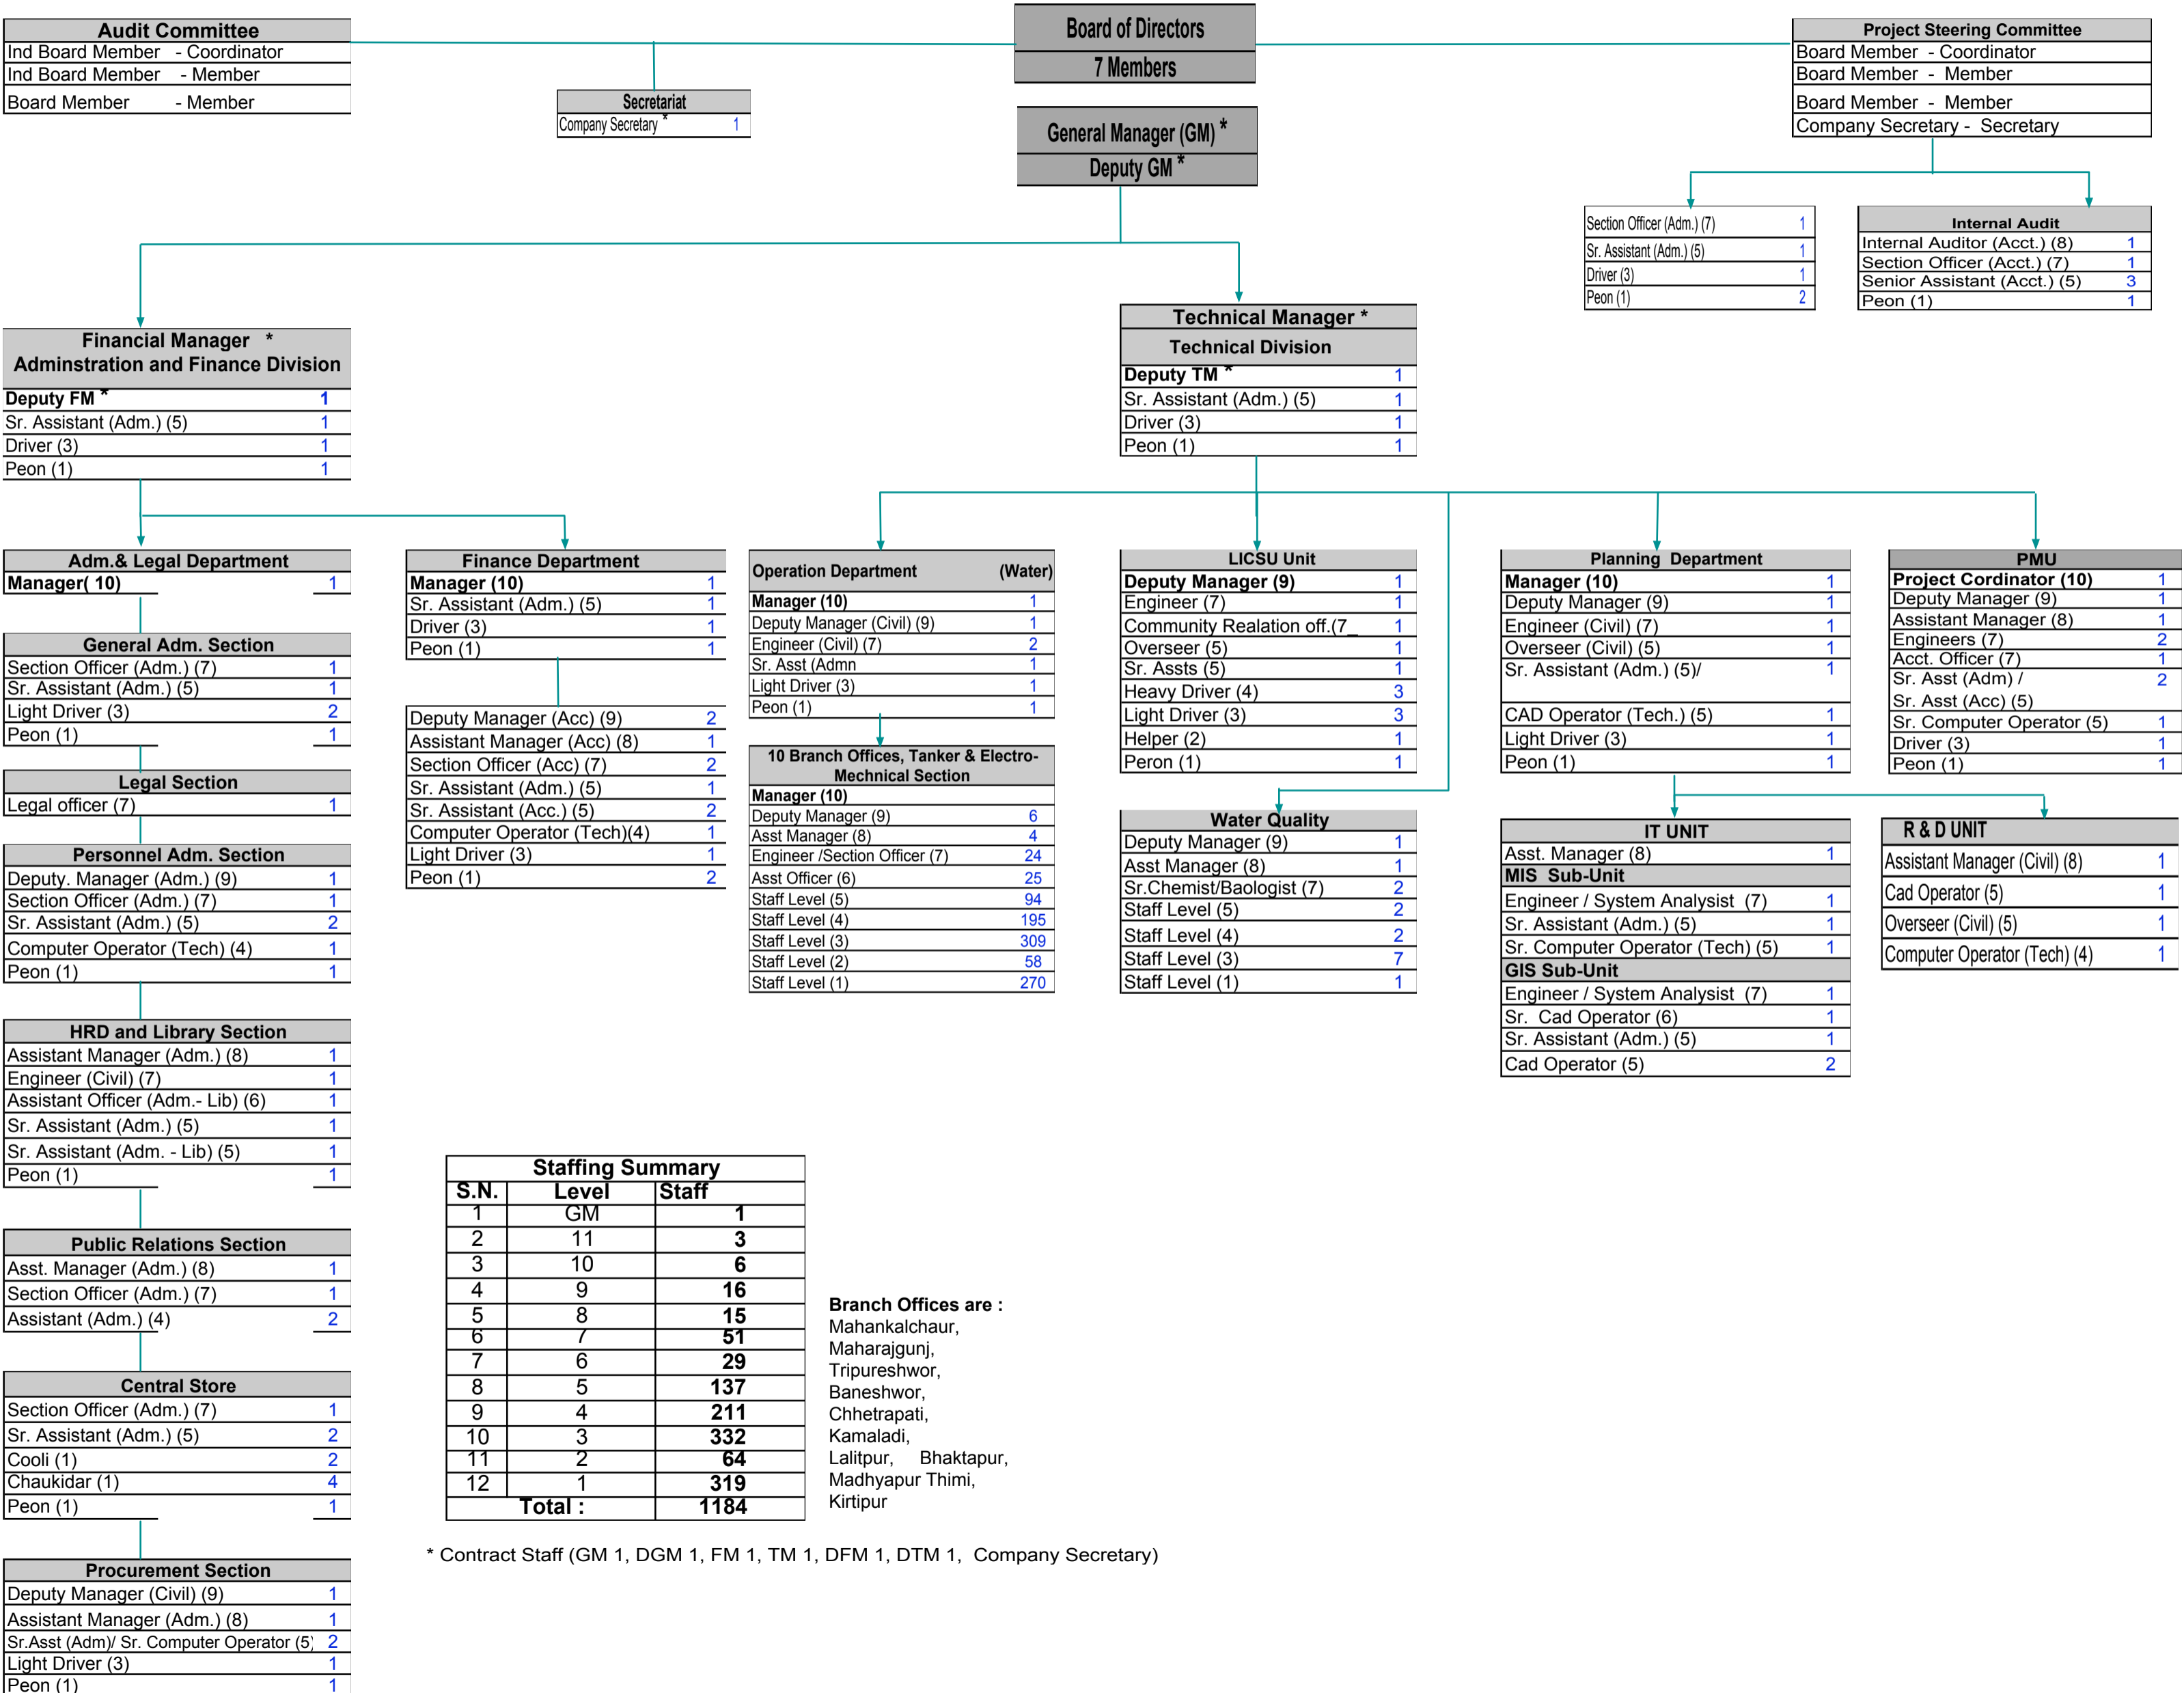

# Kathmandu Upatyaka Khanepani Limited Organization Structure

Staffing Summary		
S.N.	Level	Staff
1	GM	1
2	11	3
3	10	6
4	9	16
5	8	15
6	7	51
7	6	29
8	5	137
9	4	211
10	3	332
11	2	64
12	1	319
<b>Total :</b>		<b>1184</b>

**Branch Offices are :**  
 Mahankalchaur,  
 Maharajgunj,  
 Tripureshwor,  
 Baneshwor,  
 Chhetrapati,  
 Kamaladi,  
 Lalitpur, Bhaktapur,  
 Madhyapur Thimi,  
 Kirtipur

\* Contract Staff (GM 1, DGM 1, FM 1, TM 1, DFM 1, DTM 1, Company Secretary)